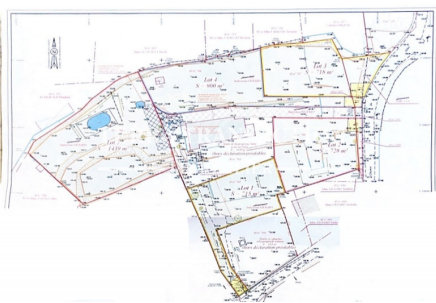

Terra Transaction - 3 Place du monument aux morts - 30700 Saint Quentin La Poterie

Tél: 06 89 50 01 09 - contact@terra-transaction.com

RCS 901 309 526 Code NAF 6831Z - SIRET 901 309 526 00019 RCS de NIMES -

Document non contractuel - Barème de prix disponible sur notre site internet