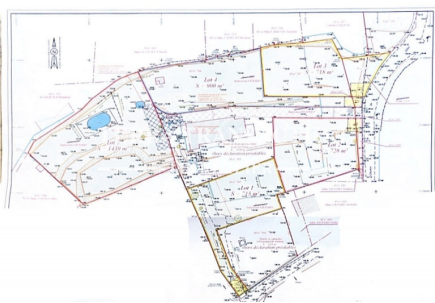

Terra Transaction - 3 Place du monument aux morts - 30700 Saint Quentin La Poterie

Tél: 06 89 50 01 09 - contact@terra-transaction.com

RCS 901 309 526 Code NAF 6831Z - SIRET 901 309 526 00019 RCS de NIMES -

Document non contractuel - Barème de prix disponible sur notre site internet