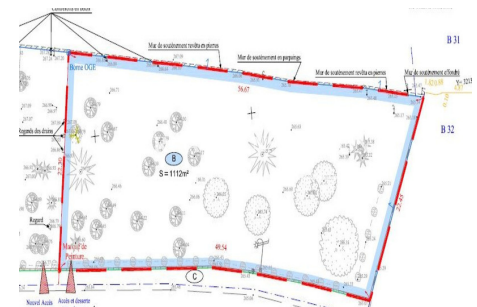

Terra Transaction - 3 Place du monument aux morts - 30700 Saint Quentin La Poterie

Tél: 06 89 50 01 09 - contact@terra-transaction.com

RCS 901 309 526 Code NAF 6831Z - SIRET 901 309 526 00019 RCS de NIMES -

Document non contractuel - Barème de prix disponible sur notre site internet